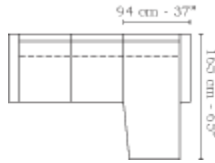

chair
41"x 36"x 34"

loveseat
68 "x 36" x 34"

2.5 seat
84 x 36 "x 34"

2 cushion sofa
94 x 36" x 34"

3 cushion sofa
94 x 36" x 34"

left chaise w/ 2 seat
98 x 66/36" x 34"

right chaise w/ 2 seat
98 x 66/36" x 34"

5 seat sectional
97/97" x 36" x 34"

6 seat sectional
97/123" x 36" x 34"

6 seat sectional
97/123" x 36" x 34"

7 seat sectional
123/123" x 36" x 34"

scandinavian design

501 w. north avenue
4028 dempster street