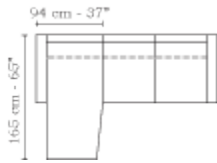

chair
41"x 36"x 34"

loveseat
68 "x 36" x 34"

2.5 seat
84 x 36 "x 34"

2 cushion sofa
94 x 36" x 34"

3 cushion sofa
94 x 36" x 34"

left chaise w/ 2 seat
98 x 66/36" x 34"

right chaise w/ 2 seat
98 x 66/36" x 34"

5 seat sectional
97/97" x 36" x 34"

6 seat sectional
97/123" x 36" x 34"

6 seat sectional
97/123" x 36" x 34"

7 seat sectional
123/123" x 36" x 34"

scandinavian design

501 w. north avenue
4028 dempster street