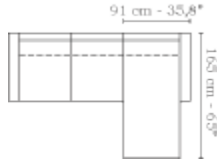

## roma

available in chair, loveseat, apartment sofa, 2 or 3 cushion sofa, and sectional configurations.  
many fabrics available.  
leg options in wood and metal.

chair  
35" x 36" x 34"

loveseat  
67 "x 36" x 34"

2.5 seat  
82" x 36 "x 34"

2 cushion sofa  
92" x 36" x 34"

3 cushion sofa  
92" x 36" x 34"

left chaise w/ 2 seat  
96" x 65/36" x 34"

right chaise w/ 2 seat  
96" x 65/36" x 34"

5 seat sectional  
96/96" x 36" x 34"

6 seat sectional  
96x121" x 36" x 34"

6 seat sectional  
96/121" x 36" x 34"

7 seat sectional  
121/121" x 36" x 34"

leg options

**scandinavian design**

501 w. north avenue  
4028 dempster street

chicago  
skokie