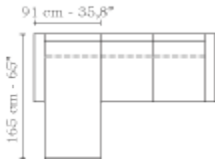

## roma

available in chair, loveseat, apartment sofa, 2 or 3 cushion sofa, and sectional configurations.  
many fabrics available.  
leg options in wood and metal.

chair  
35" x 36" x 34"

loveseat  
67 "x 36" x 34"

2.5 seat  
82" x 36 "x 34"

2 cushion sofa  
92" x 36" x 34"

3 cushion sofa  
92" x 36" x 34"

left chaise w/ 2 seat  
96" x 65/36" x 34"

right chaise w/ 2 seat  
96" x 65/36" x 34"

5 seat sectional  
96/96" x 36" x 34"

6 seat sectional  
96x121" x 36" x 34"

6 seat sectional  
96/121" x 36" x 34"

7 seat sectional  
121/121" x 36" x 34"

leg options

**scandinavian design**

501 w. north avenue  
4028 dempster street

chicago  
skokie