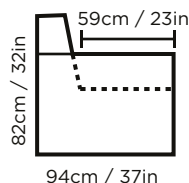

Wood, Metal

UPHOLSTERY

Leather, Fabric, Comination

EXTRA

Bold stitching

MEASURES (Total height with 10cm/4in height legs)

SOFAS

CHAIR

113cm / 44in

LOVESEAT

173cm / 68in

JUMBO LOVESEAT

205cm / 81in

SOFA

233cm / 91in

MODULES (ARMREST ON LEFT OR RIGHT)

CHAIR

86cm / 34in

LOVESEAT

147cm / 58in

SOFA

206cm / 81in

CHAISE

87cm / 34in
(seat width:
60cm / 24in)

CORNER

94cm / 37in

94cm / 37in

OTTOMAN

80cm / 31in

60cm / 24in

Measure example: Sofa + Corner + Chair + Chaise = 300cm/118in * 240cm/94in