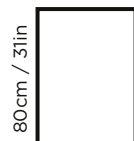

CHAIR

86cm / 34in

LOVESEAT

147cm / 58in

SOFA

206cm / 81in

CHAISE

87cm / 34in
(seat width:
60cm / 24in)

CORNER

94cm / 37in

94cm / 37in

OTTOMAN

80cm / 31in

60cm / 24in

Measure example: Sofa + Corner + Chair + Chaise = 300cm/118in * 240cm/94in